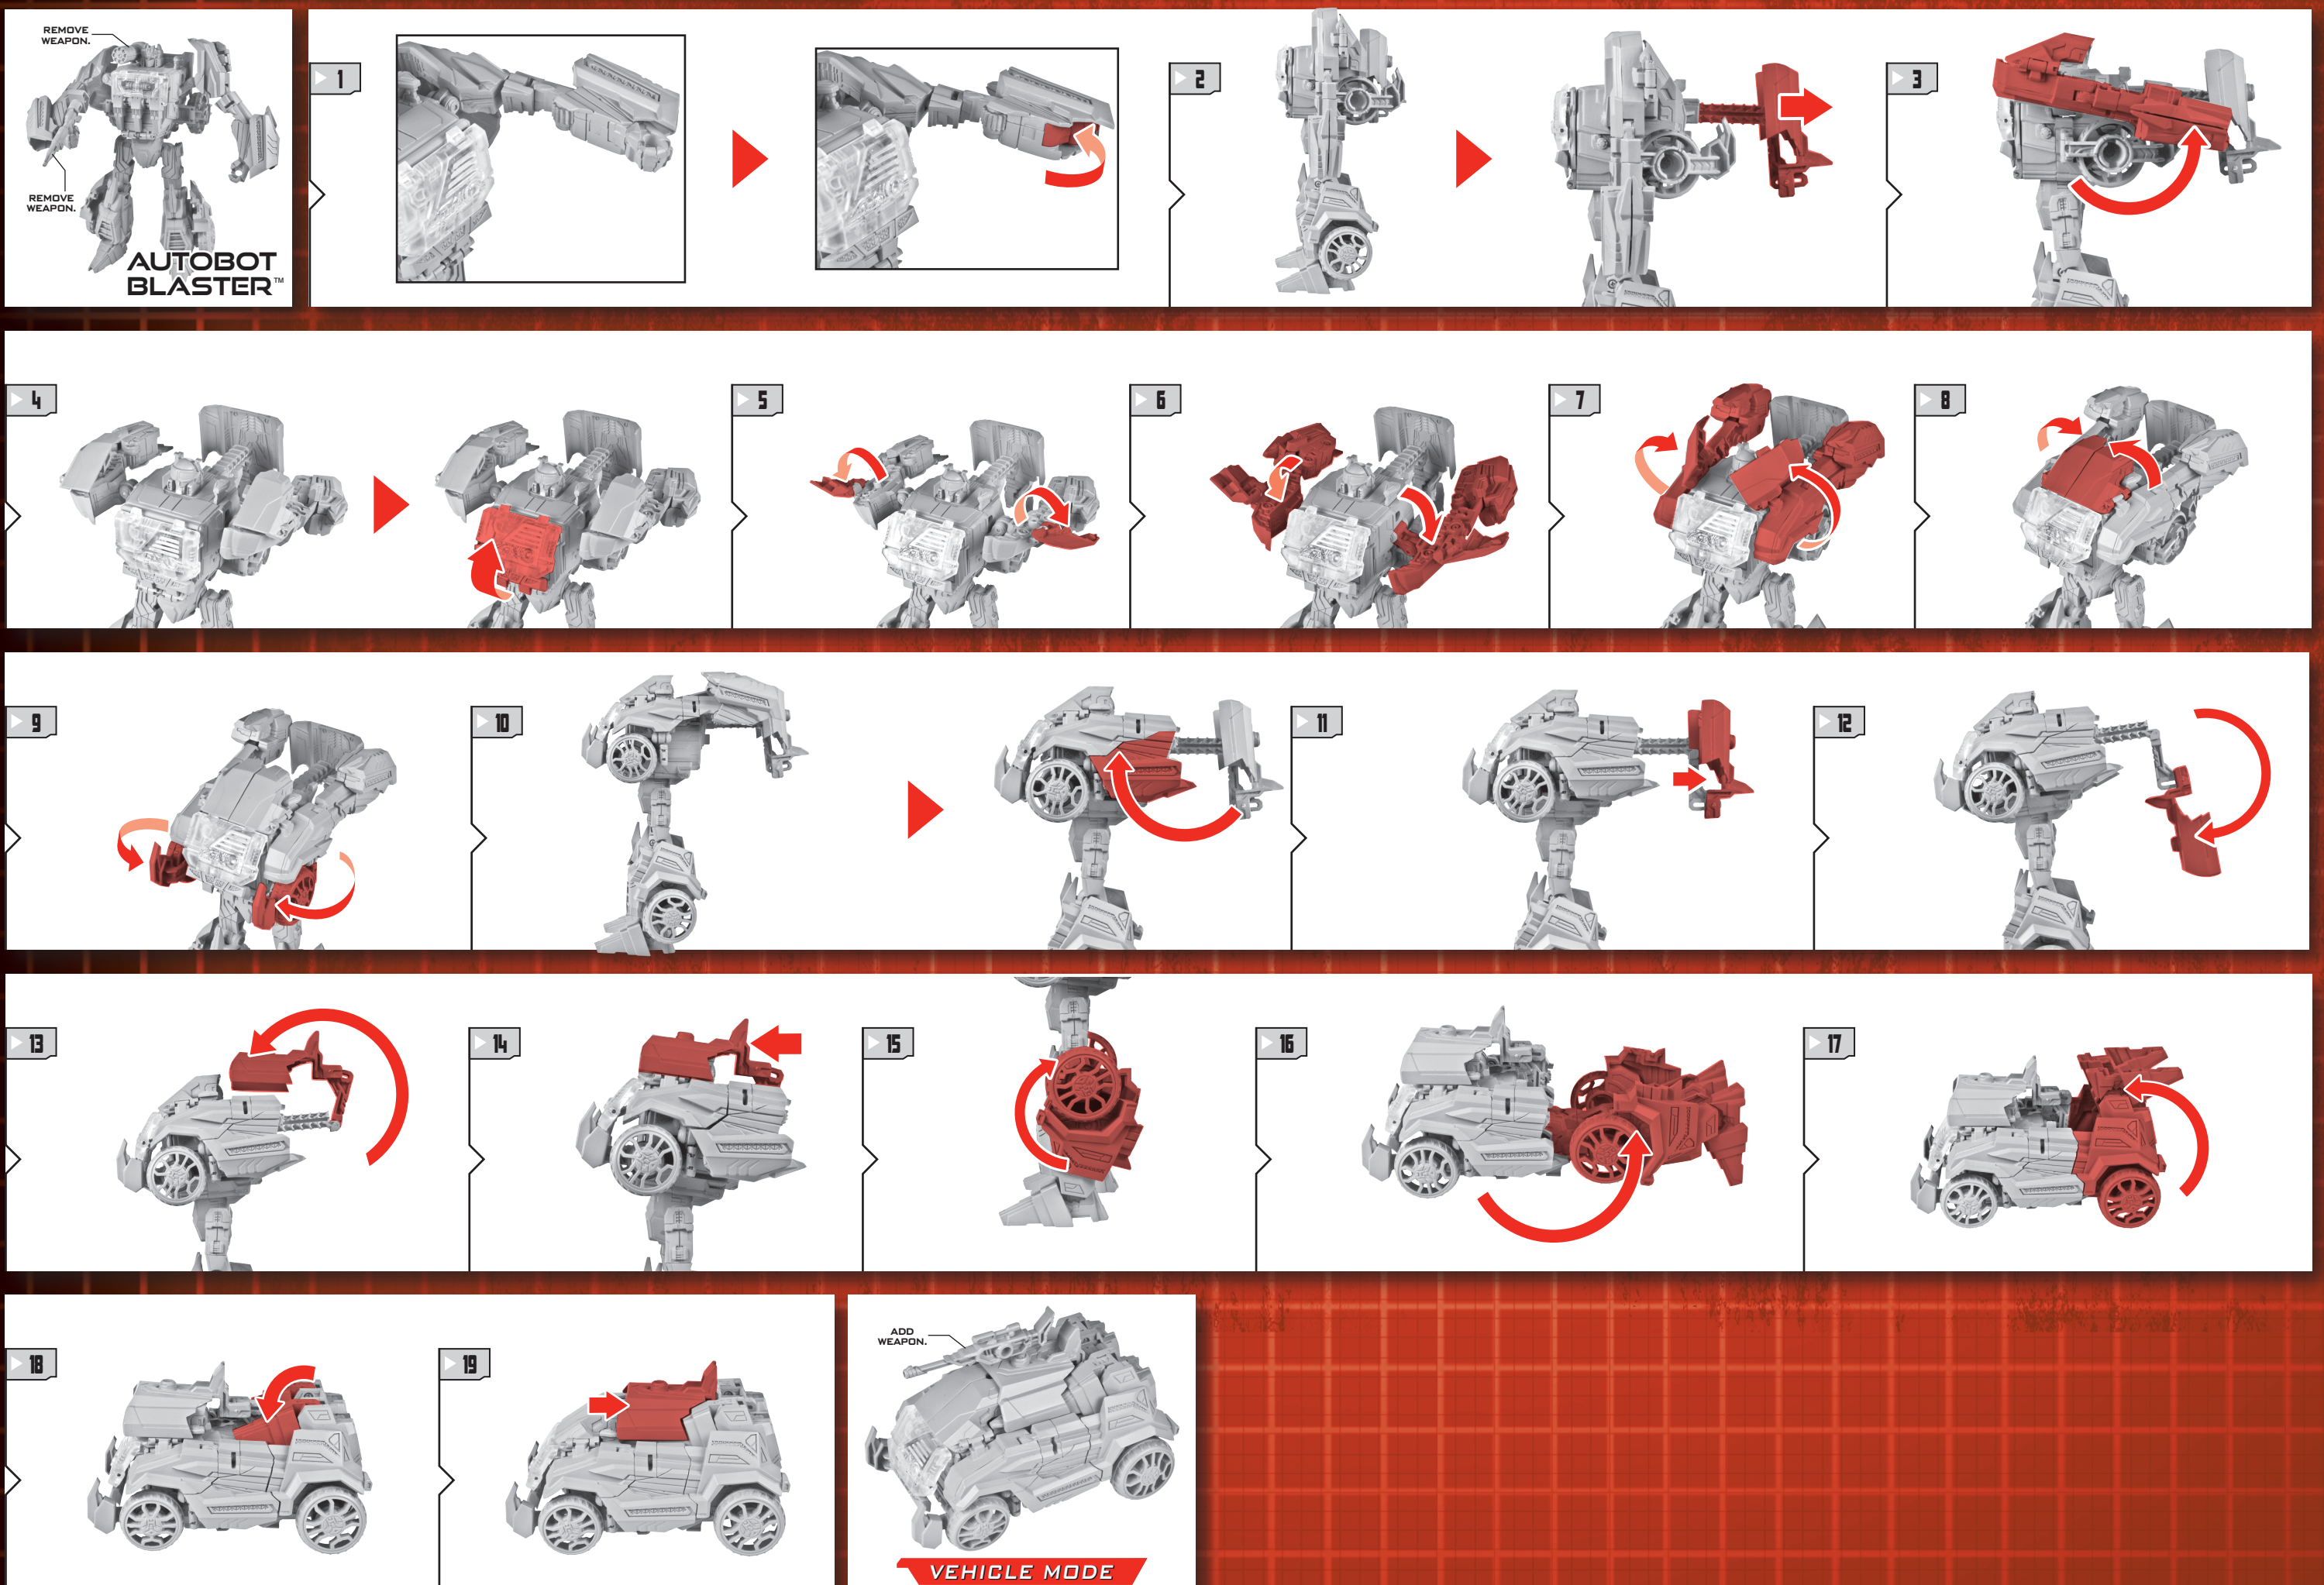

WARNING:
CHOKING HAZARD—Small parts.
Not for children under 3 years.

AGES 5+
A1603/A1403 ASST.

NOTE: Some parts are made to detach if excessive force is applied, and are designed to be reattached if separation occurs. Adult supervision may be necessary for younger children.

LEVEL: 0 1 2 3
INTERMEDIATE

CHANGING TO DATA DISC

CHANGING TO STEELJAW

CHANGING TO VEHICLE

CHANGING TO ROBOT

Retain instructions for future reference.
 Product and colors may vary. Some poses may require additional support.
 Manufactured under license from TOMY Company, Ltd.
 © 2012 Hasbro. All Rights Reserved. TM & © denote U.S. Trademarks.