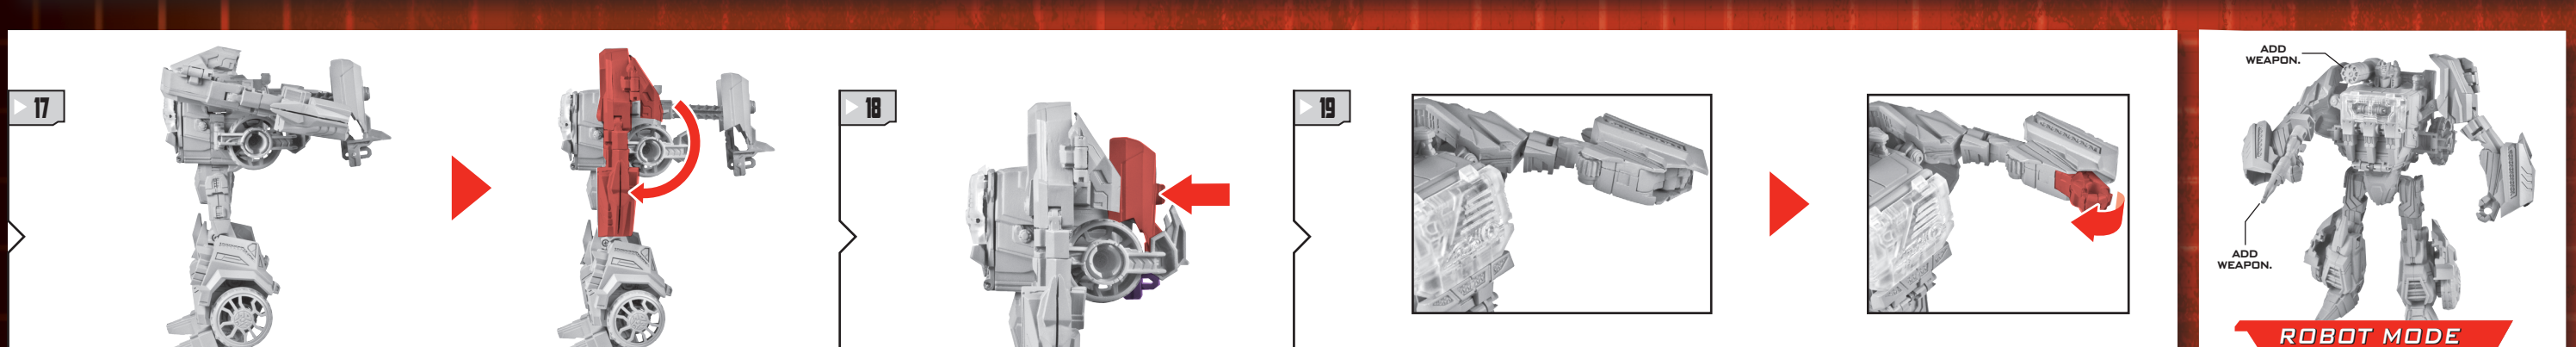

WARNING:
CHOKING HAZARD—Small parts.
Not for children under 3 years.

AGES 5+
A1603/A1403 ASST.

NOTE: Some parts are made to detach if excessive force is applied, and are designed to be reattached if separation occurs. Adult supervision may be necessary for younger children.

LEVEL: 0 1 2 3
INTERMEDIATE

CHANGING TO DATA DISC

CHANGING TO STEELJAW

CHANGING TO VEHICLE

CHANGING TO ROBOT

Retain instructions for future reference.
 Product and colors may vary. Some poses may require additional support.
 Manufactured under license from TOMY Company, Ltd.
 © 2012 Hasbro. All Rights Reserved. TM & © denote U.S. Trademarks.