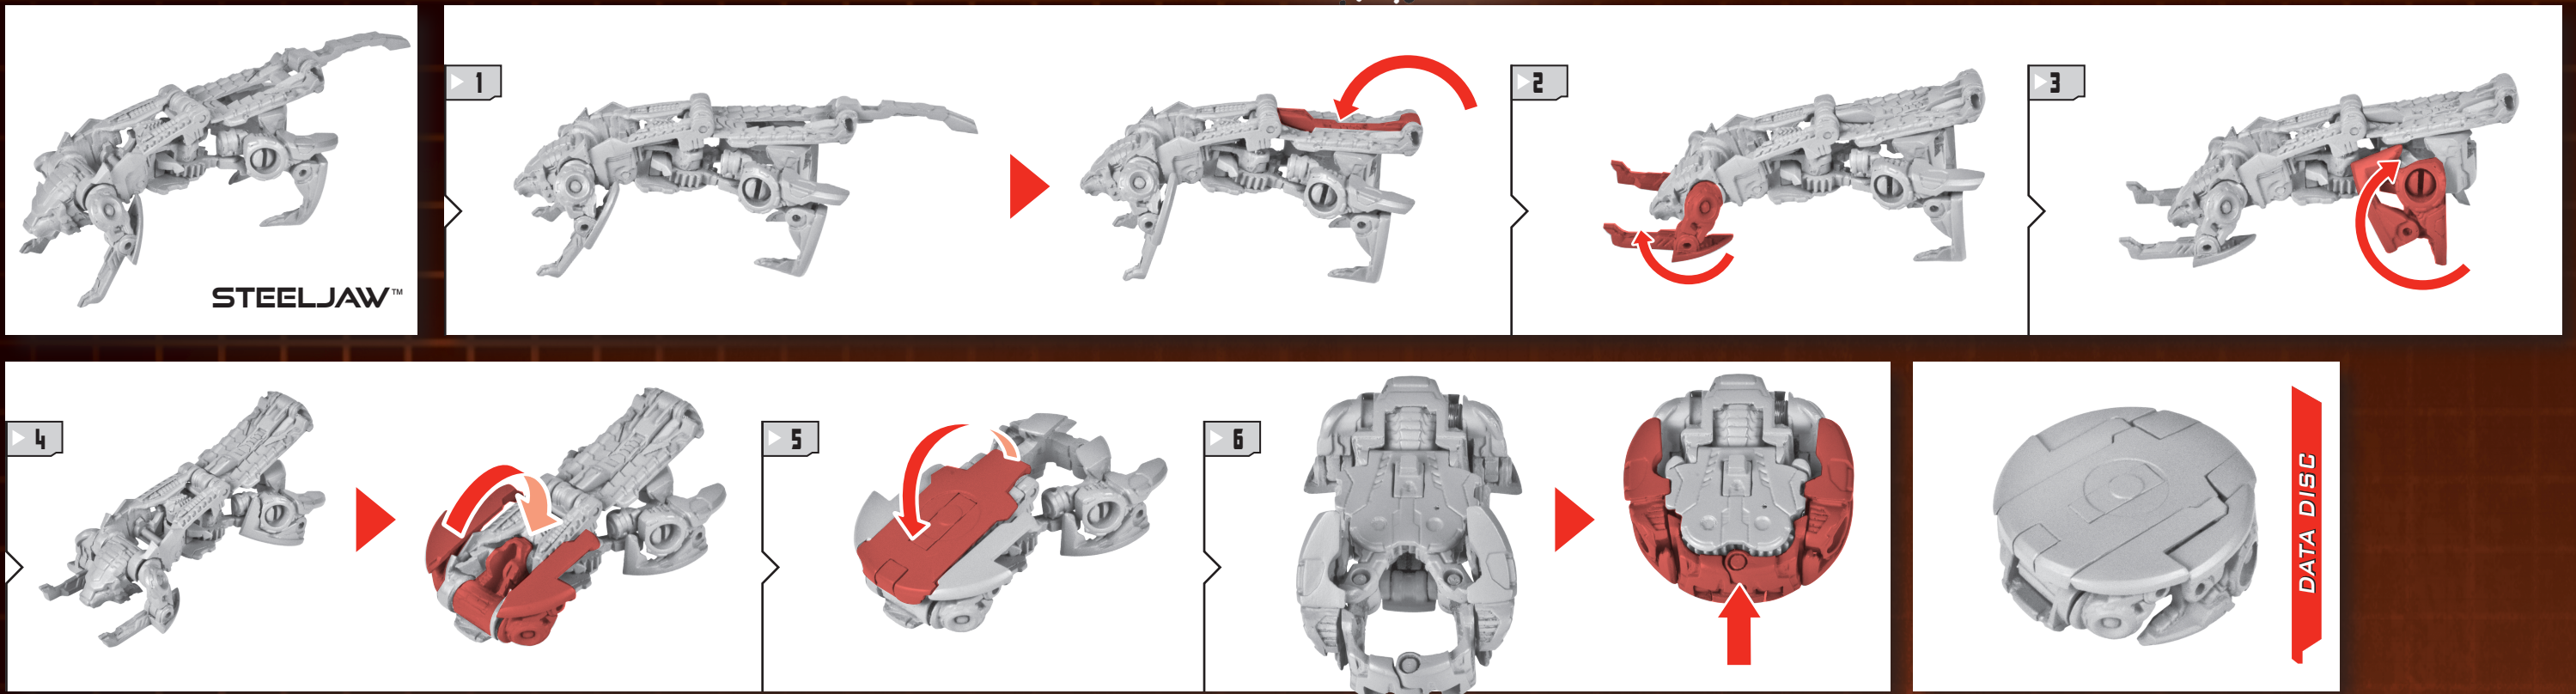

WARNING:
CHOKING HAZARD—Small parts.
Not for children under 3 years.

AGES 5+
A1603/A1403 ASST.

NOTE: Some parts are made to detach if excessive force is applied, and are designed to be reattached if separation occurs. Adult supervision may be necessary for younger children.

LEVEL: 0 1 2 3
INTERMEDIATE

CHANGING TO DATA DISC

CHANGING TO STEELJAW

CHANGING TO VEHICLE

CHANGING TO ROBOT

Retain instructions for future reference.
 Product and colors may vary. Some poses may require additional support.
 Manufactured under license from TOMY Company, Ltd.
 © 2012 Hasbro. All Rights Reserved. TM & © denote U.S. Trademarks.