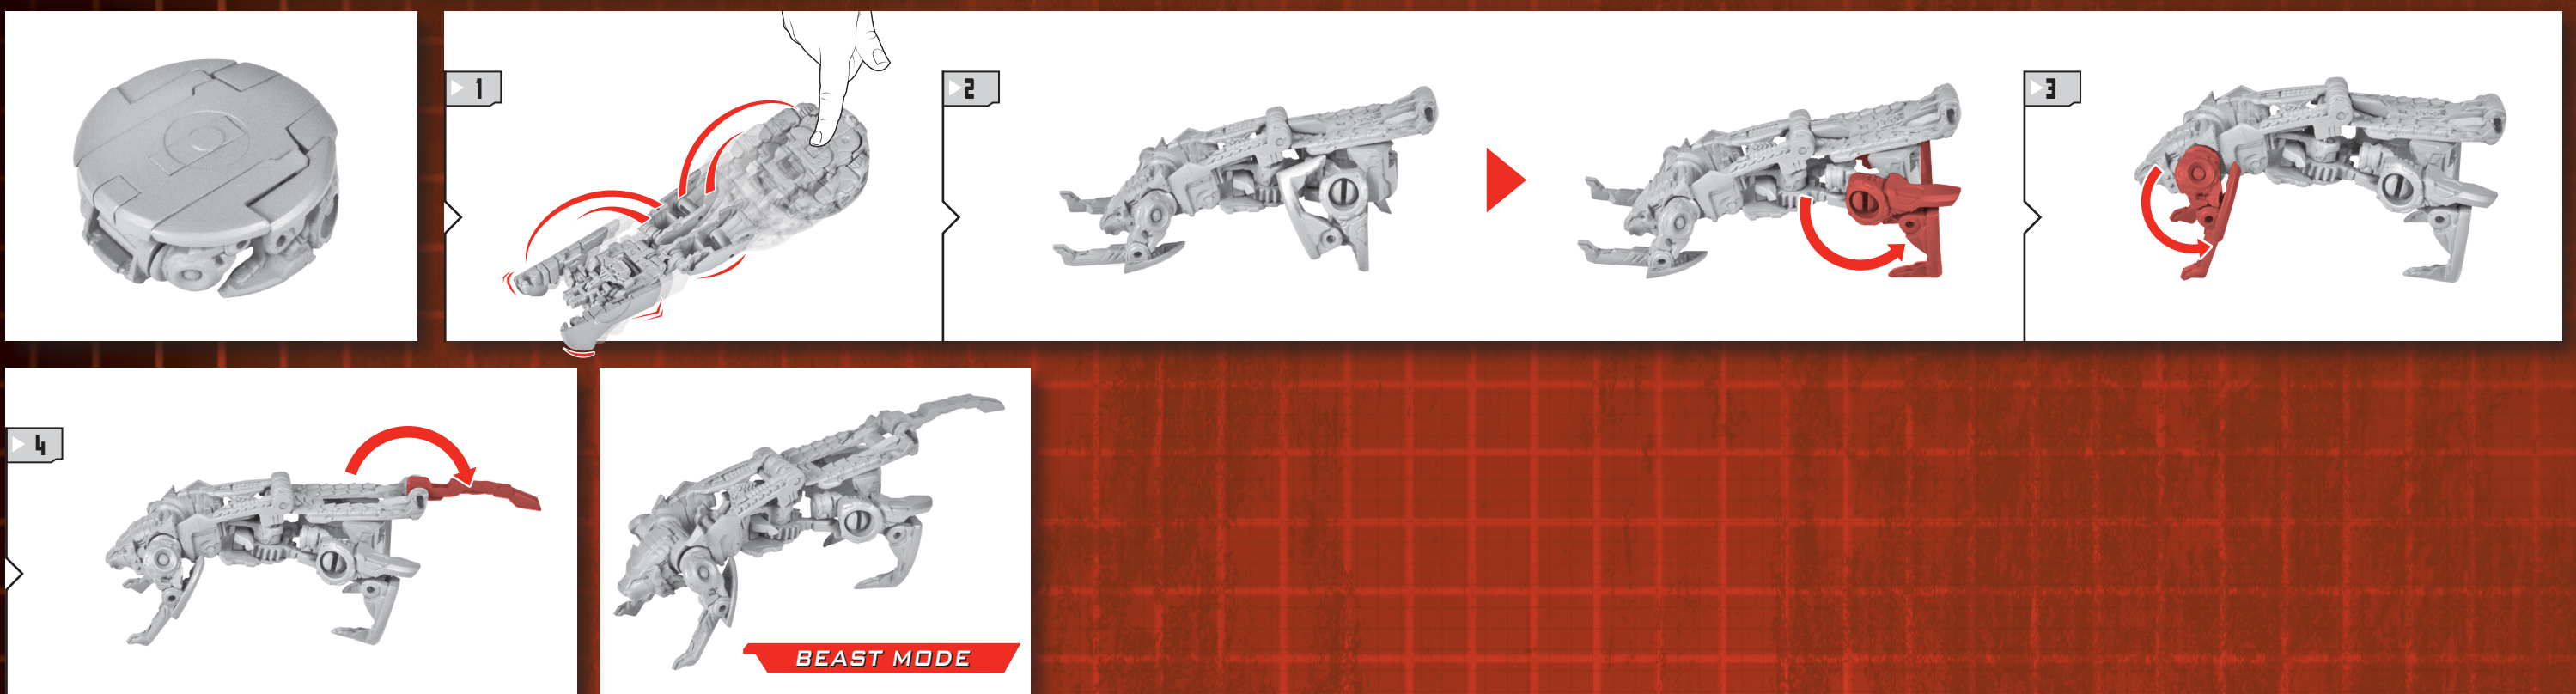

WARNING:
CHOKING HAZARD—Small parts.
Not for children under 3 years.

AGES 5+
A1603/A1403 ASST.

NOTE: Some parts are made to detach if excessive force is applied, and are designed to be reattached if separation occurs. Adult supervision may be necessary for younger children.

LEVEL: 0 1 2 3
INTERMEDIATE

CHANGING TO DATA DISC

CHANGING TO STEELJAW

CHANGING TO VEHICLE

CHANGING TO ROBOT

Retain instructions for future reference.
 Product and colors may vary. Some poses may require additional support.
 Manufactured under license from TOMY Company, Ltd.
 © 2012 Hasbro. All Rights Reserved. TM & © denote U.S. Trademarks.