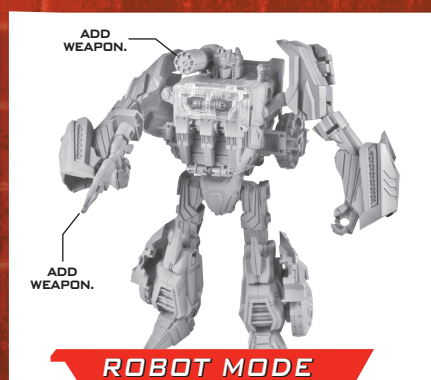

WARNING:
CHOKING HAZARD—Small parts.
Not for children under 3 years.

AGES 5+
A1603/A1403 ASST.

NOTE: Some parts are made to detach if excessive force is applied, and are designed to be reattached if separation occurs. Adult supervision may be necessary for younger children.

LEVEL: 0 1 2 3
INTERMEDIATE

CHANGING TO DATA DISC

CHANGING TO STEELJAW

CHANGING TO VEHICLE

CHANGING TO ROBOT

Retain instructions for future reference.
 Product and colors may vary. Some poses may require additional support.
 Manufactured under license from TOMY Company, Ltd.
 © 2012 Hasbro. All Rights Reserved. TM & © denote U.S. Trademarks.