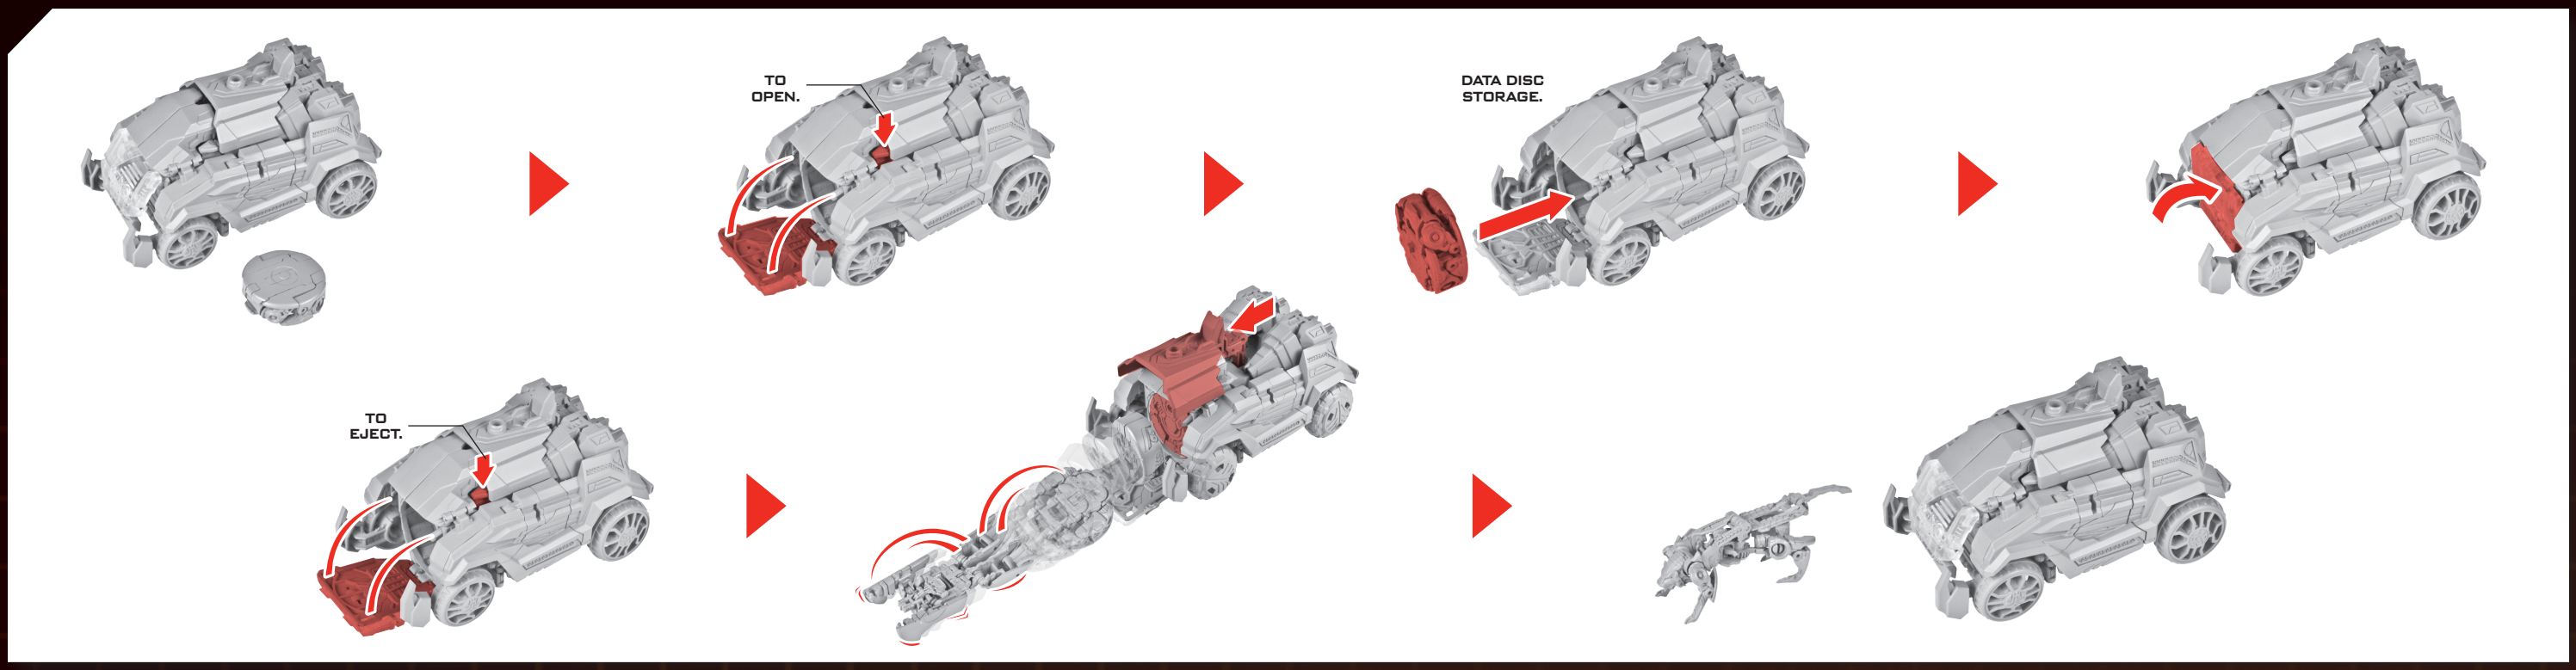

WARNING:
CHOKING HAZARD—Small parts.
Not for children under 3 years.

AGES 5+
A1603/A1403 ASST.

NOTE: Some parts are made to detach if excessive force is applied, and are designed to be reattached if separation occurs. Adult supervision may be necessary for younger children.

LEVEL: 0 1 2 3
INTERMEDIATE

CHANGING TO DATA DISC

CHANGING TO STEELJAW

CHANGING TO VEHICLE

CHANGING TO ROBOT

Retain instructions for future reference.
 Product and colors may vary. Some poses may require additional support.
 Manufactured under license from TOMY Company, Ltd.
 © 2012 Hasbro. All Rights Reserved. TM & © denote U.S. Trademarks.