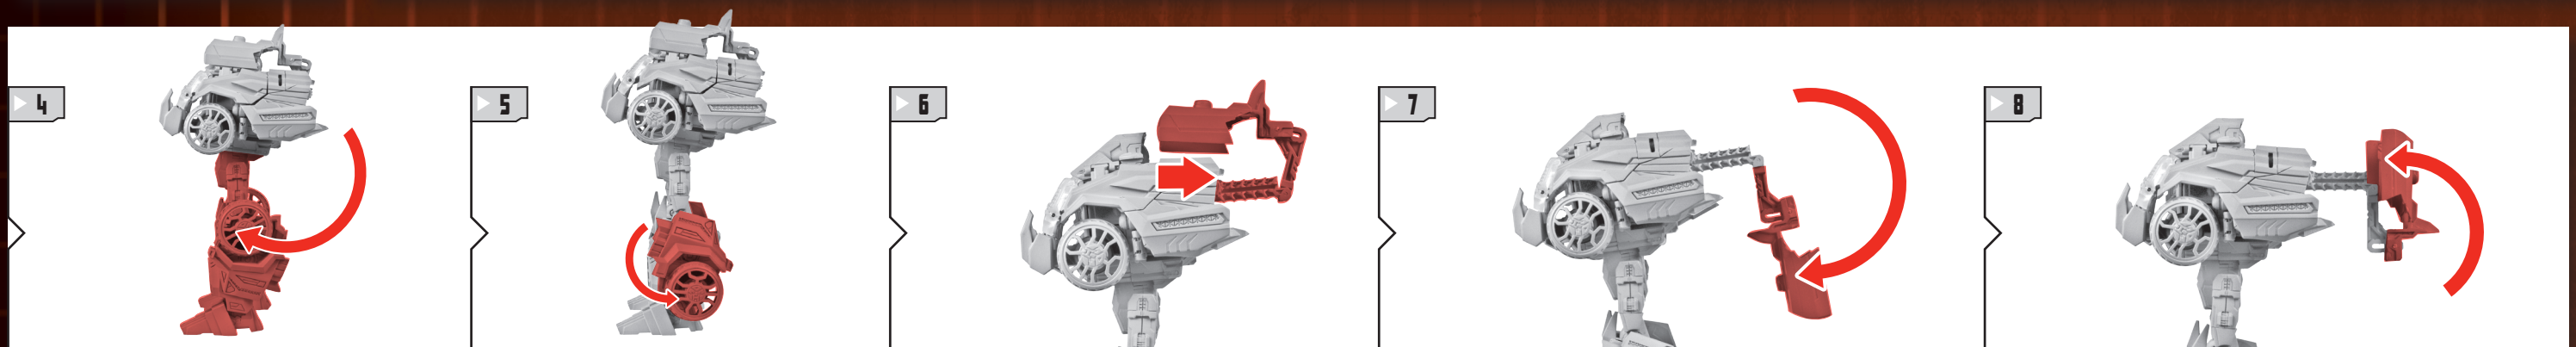

WARNING:
CHOKING HAZARD—Small parts.
Not for children under 3 years.

AGES 5+
A1603/A1403 ASST.

NOTE: Some parts are made to detach if excessive force is applied, and are designed to be reattached if separation occurs. Adult supervision may be necessary for younger children.

LEVEL: 0 1 2 3
INTERMEDIATE

CHANGING TO DATA DISC

CHANGING TO STEELJAW

CHANGING TO VEHICLE

CHANGING TO ROBOT

Retain instructions for future reference.
 Product and colors may vary. Some poses may require additional support.
 Manufactured under license from TOMY Company, Ltd.
 © 2012 Hasbro. All Rights Reserved. TM & © denote U.S. Trademarks.