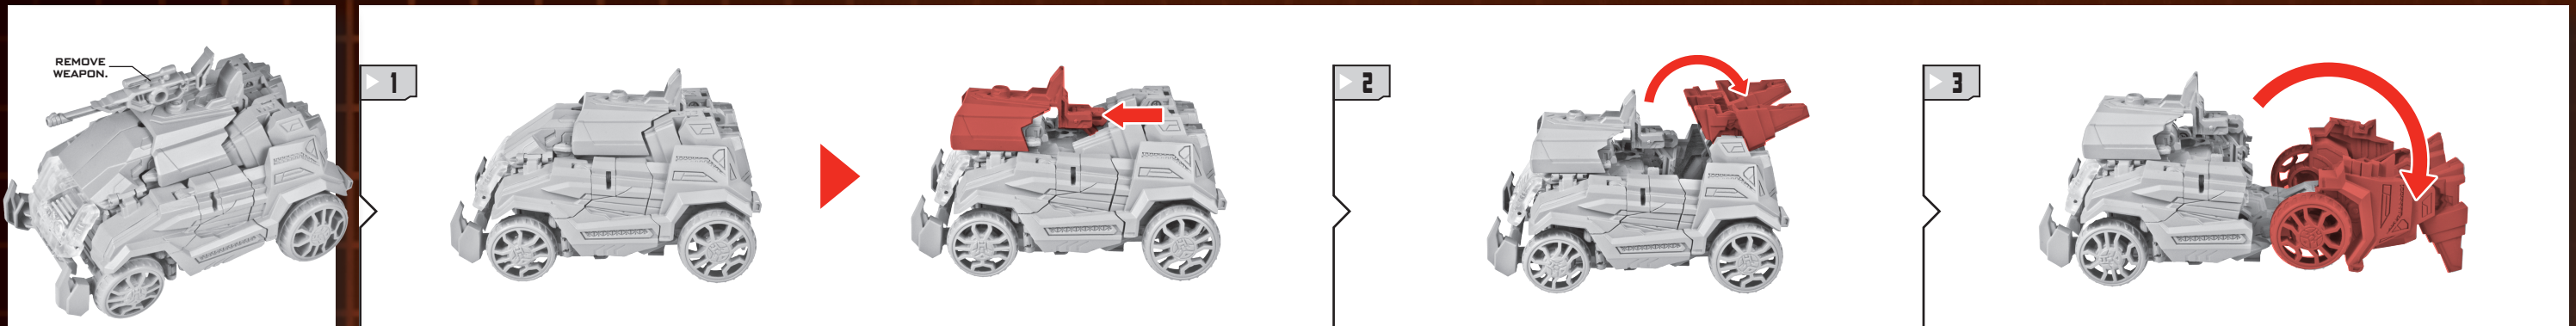

WARNING:
CHOKING HAZARD—Small parts.
Not for children under 3 years.

AGES 5+
A1603/A1403 ASST.

NOTE: Some parts are made to detach if excessive force is applied, and are designed to be reattached if separation occurs. Adult supervision may be necessary for younger children.

LEVEL: 0 1 2 3
INTERMEDIATE

CHANGING TO DATA DISC

CHANGING TO STEELJAW

CHANGING TO VEHICLE

CHANGING TO ROBOT

Retain instructions for future reference.
 Product and colors may vary. Some poses may require additional support.
 Manufactured under license from TOMY Company, Ltd.
 © 2012 Hasbro. All Rights Reserved. TM & © denote U.S. Trademarks.