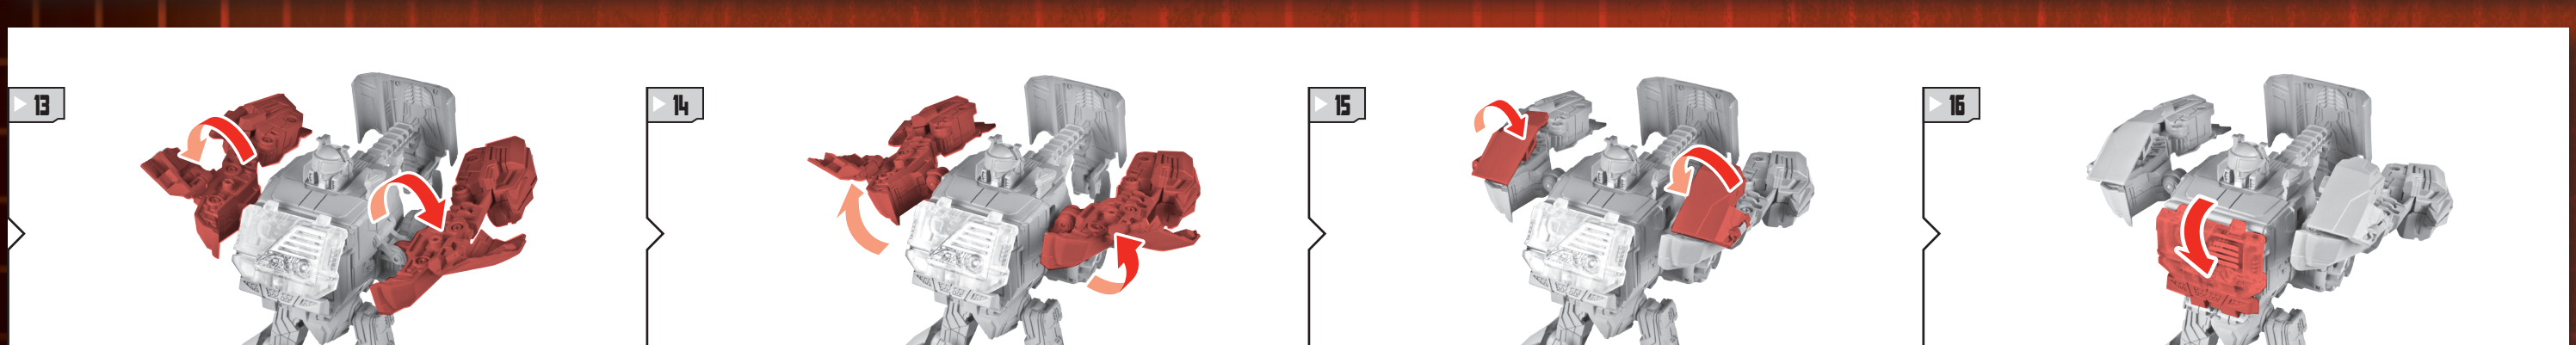

WARNING:
CHOKING HAZARD—Small parts.
Not for children under 3 years.

AGES 5+
A1603/A1403 ASST.

NOTE: Some parts are made to detach if excessive force is applied, and are designed to be reattached if separation occurs. Adult supervision may be necessary for younger children.

LEVEL: 0 1 2 3
INTERMEDIATE

CHANGING TO DATA DISC

CHANGING TO STEELJAW

CHANGING TO VEHICLE

CHANGING TO ROBOT

Retain instructions for future reference.
 Product and colors may vary. Some poses may require additional support.
 Manufactured under license from TOMY Company, Ltd.
 © 2012 Hasbro. All Rights Reserved. TM & © denote U.S. Trademarks.